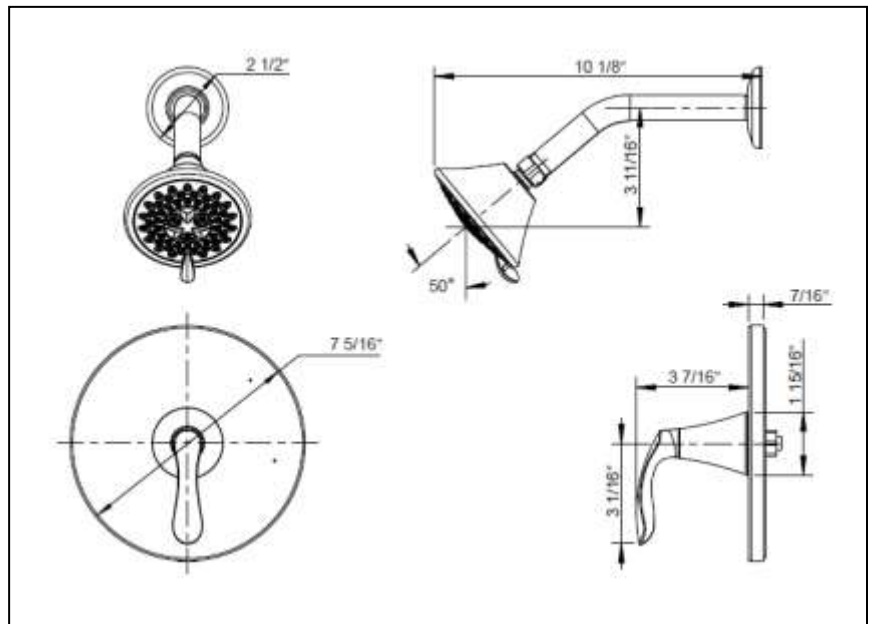

ULTRA **SHOWER ONLY TRIM**

- **STILETTO Collection**
- **Single-Handle Shower Only Trim**

STANDARD SPECIFICATIONS

- Zinc handle
- 3-function showerhead

FINISHES INCLUDE

- Chrome (UF70900-1)
- PVD Brushed Nickel (UF70903-1)
- Oil Rubbed Bronze (UF70905-1)

WARRANTY

- Limited lifetime warranty on workmanship and materials to the original purchaser

COMPLIES WITH

- ASME A112.18.1
- CSA B125.1
- IAPMO/UPC/cUPC
- EPA WaterSense
- ADA

tel. 888-OK-ULTRA (658-5872) • fax. 949-252-9989 • <http://www.ultrafaucets.com>

This specification is provided for reference only. Ultra Faucets reserves the right to modify specifications and materials without notice or obligation.